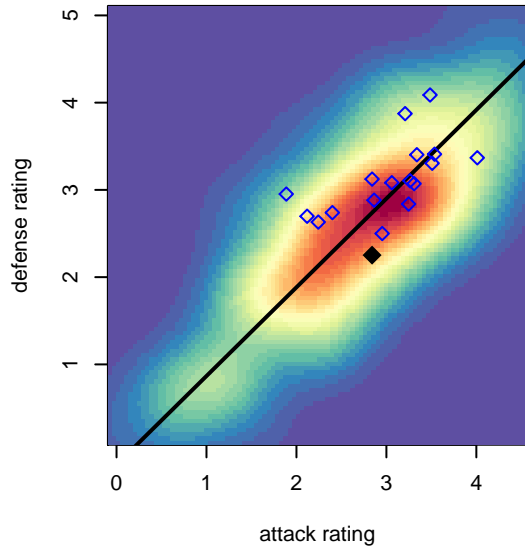

**attack and defense rating
relative to others at age
and all opponents in last 13 months**