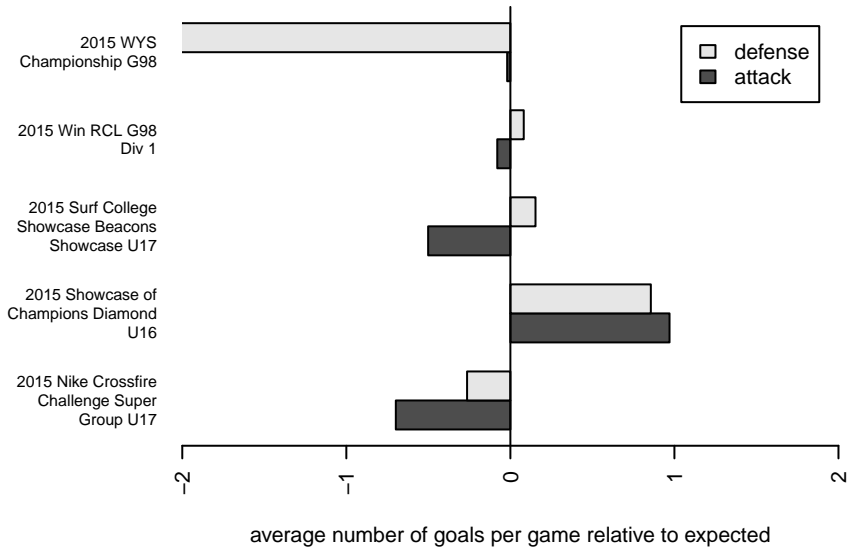

Performance relative to 13 month average