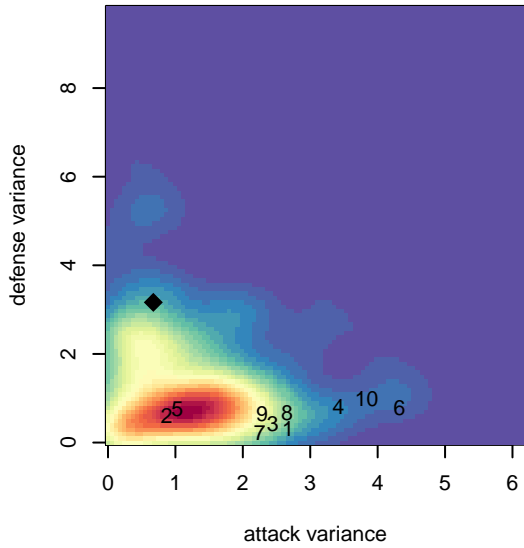

Crossfire Premier Leeming G98

Crossfire Premier
 Redmond, WA
 G98 total strength=1535
 attack=17.13 defense=9.51
 fall league = Win RCL G98 Div 1
 notes= A-- 2013+; Wiskel 2014;
 Lemming 2015

alt names used:
 Crossfire Premier G98-Wiskel-A
 CROSSFIRE PREMIER G98 - A (WA)
 CROSSFIRE PREMIER G98 A (WA)
 CROSSFIRE PREMIER G98 WISKEL A (WA)
 CROSSFIRE PREMIER G98 A (WA)
 Crossfire Premier G98 A
 Crossfire Premier G98 A

Crossfire Premier Leeming G98
 Dots are actual minus expected GF (blue circles) and GA (red triangles).
 Blue line is smoothed change in attack strength. Red is smoothed change in defense strength.

**attack and defense variance (black dot)
relative to other teams
and top 10 in region**