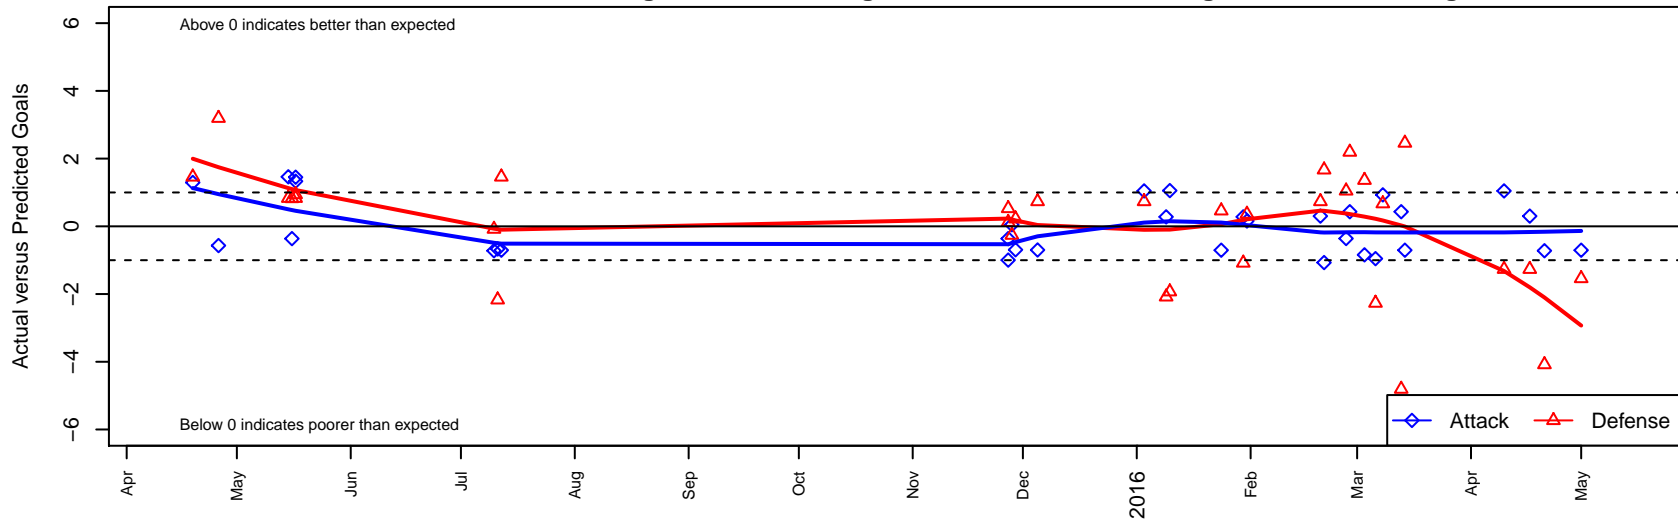

Crossfire Premier Leeming G98

Crossfire Premier
 Redmond, WA
 G98 total strength=1535
 attack=17.13 defense=9.51
 fall league = Win RCL G98 Div 1
 notes= A-- 2013+; Wiskel 2014;
 Lemming 2015

alt names used:
 Crossfire Premier G98-Wiskel-A
 CROSSFIRE PREMIER G98 - A (WA)
 CROSSFIRE PREMIER G98 A (WA)
 CROSSFIRE PREMIER G98 WISKEL A (WA)
 CROSSFIRE PREMIER G98 A (WA)
 Crossfire Premier G98 A
 Crossfire Premier G98 A

Crossfire Premier Leeming G98
 Dots are actual minus expected GF (blue circles) and GA (red triangles).
 Blue line is smoothed change in attack strength. Red is smoothed change in defense strength.

**attack and defense variance (black dot)
relative to other teams
and top 10 in region**