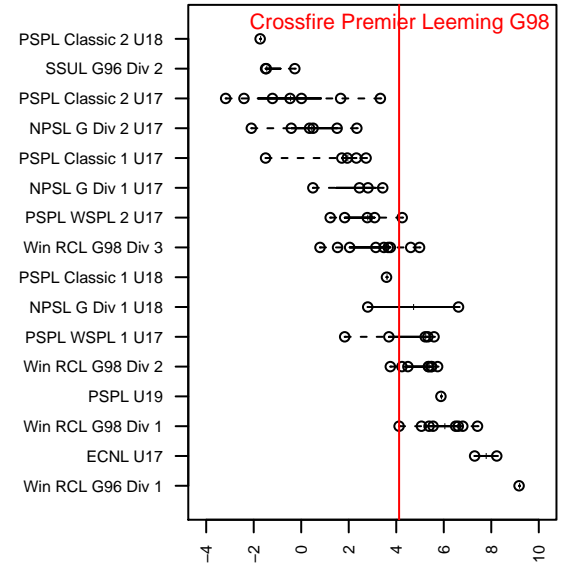

**attack and defense rating
relative to others at age
and all opponents in last 13 months**